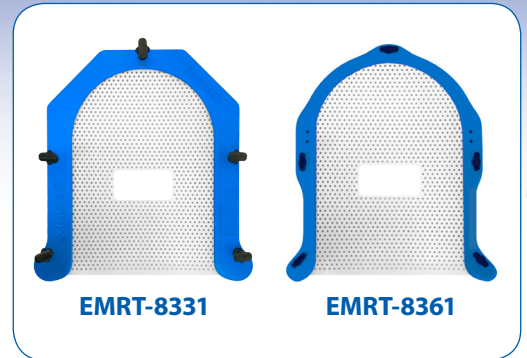

# Featuring the New Brilliance material

## **FreeView™ Open Face Masks**

FreeView™ Open Face Masks featuring the New Brilliance material is designed with patient comfort in mind, while maintaining setup efficiency. FreeView offers a light and smooth feeling creating a positive treatment experience for patients experiencing claustrophobia or anxiety.

### Product Offering:

**EMRT-8331 - 3.2mm Head Only FreeView Open Face VersaFrame SecureFrame**

**EMRT-8361 - 3.2mm Head Only FreeView Open Face S-Type SecureFrame**

vision $\phi$ rt | COMPATIBLE

Patent Pending • MKT-0017-00R02 • \*Compatible with Vision RT products